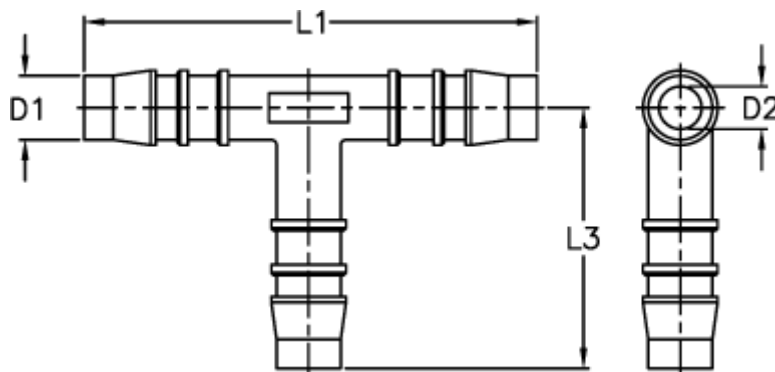

Article number: 027608900025

Description: Norma hose coupling TS 25

Measures

D1 = 25

D2 = 21.0

L1 = 105.0

L3 = 52.5